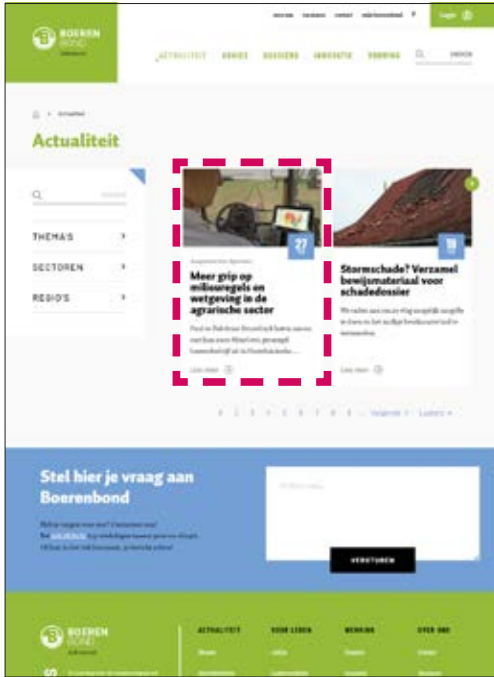

Ad rates 2024 Online

Website

www.boerenbond.be/actualiteit

Sponsored article

Sponsored Article

Price

- **Sponsored article:**
  € 500, per calendar week
- **Featured sponsored article:**
  + € 200 surcharge for featured item

Maximum 4 sponsored articles per calendar week

Visibility

Sponsored article:

Visible on homepage and news site boerenbond.be/actualiteit

Sponsored article on homepage

Visible on news site boerenbond.be/actualiteit

www.boerenbond.be